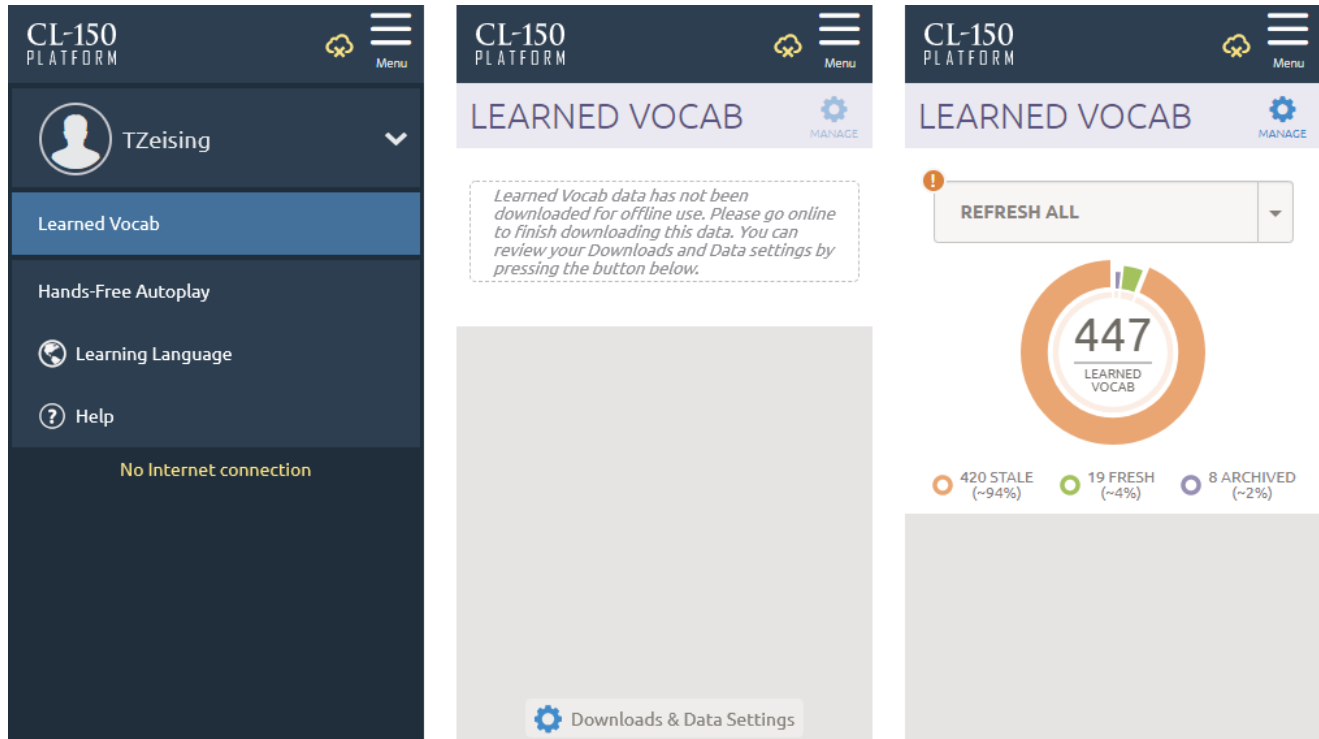

# Refresh your Learned Vocab Offline

More offline capabilities are coming to the CL-150 mobile app, starting with Learned Vocab.

**You can now refresh and add to your Learned Vocab—even if you're offline.**

Vocab that's been newly added or refreshed while offline will sync next time the app comes online.

- Stuck on a long flight with no WiFi? Perfect time to [tackle all those stale words](#).
- Encounter a new phrase while reading the news? [Add custom items](#) to your Learned Vocab ASAP.