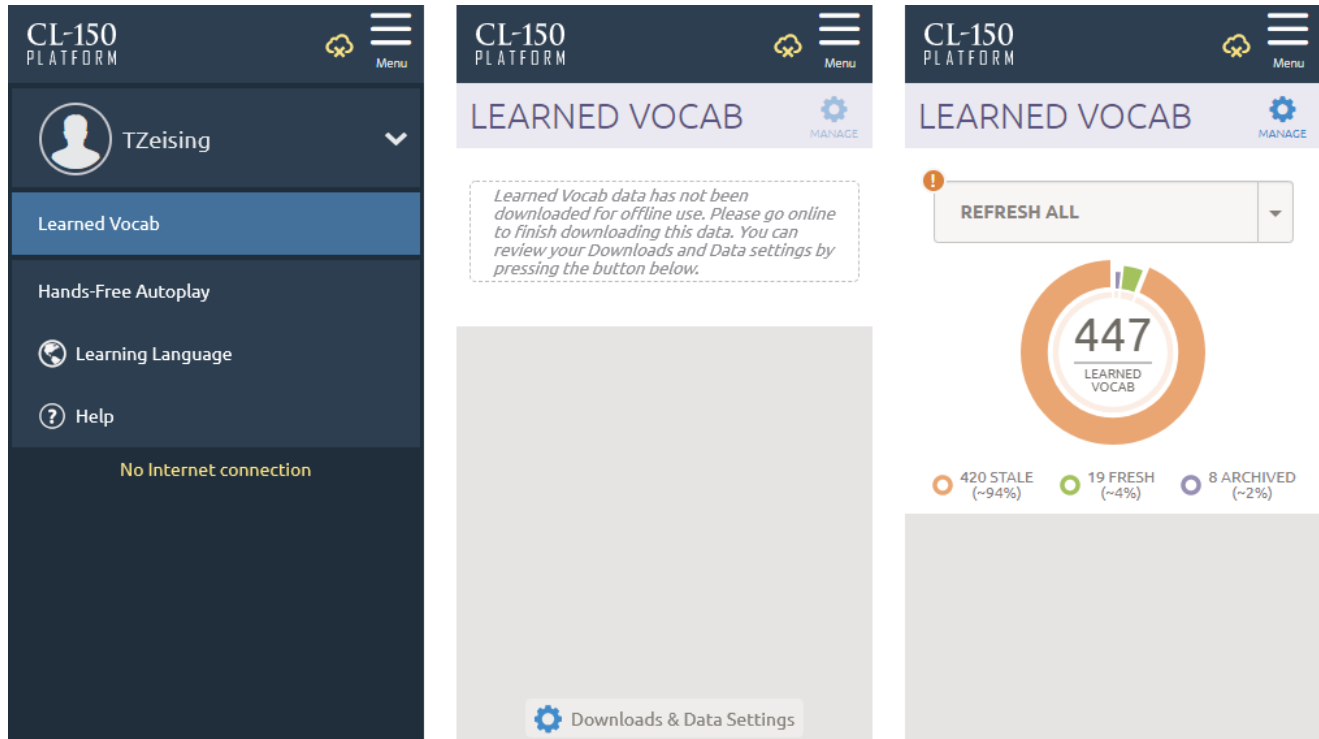

Refresh your Learned Vocab Offline

More offline capabilities are coming to the CL-150 mobile app, starting with Learned Vocab.

You can now refresh and add to your Learned Vocab—even if you're offline.

Vocab that's been newly added or refreshed while offline will sync next time the app comes online.